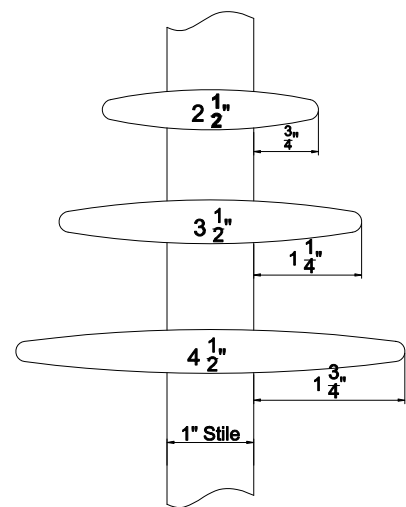

# Colors & Louvers

Solid Colors	Louvers		
001 Pure White	Elliptical		
003 Silk White			
004 Bright White			
006 Pearl			
009 Creamy			
012 Crisp Linen			
030 Moondust			
046 Ice			
000 Primed			
Stain Colors*			2½"
108 Rustic Gray			3½"
110 Limed White			4½"
205 Goldenrod			
211 Cherry			
221 Black Walnut			
227 Red Oak			
229 Rich Walnut			
230 Old Teak			
231 Spring Rose			
232 Red Mahogany			
233 Dark Mahogany			
237 Wenge			
242 Auburn			
249 Acorn			
250 Sumatra			
Optimal™*			
Optimal™ safeguards your window treatments from accumulating airborne germs and disease-causing bacteria so that you have on less thing to worry about.			